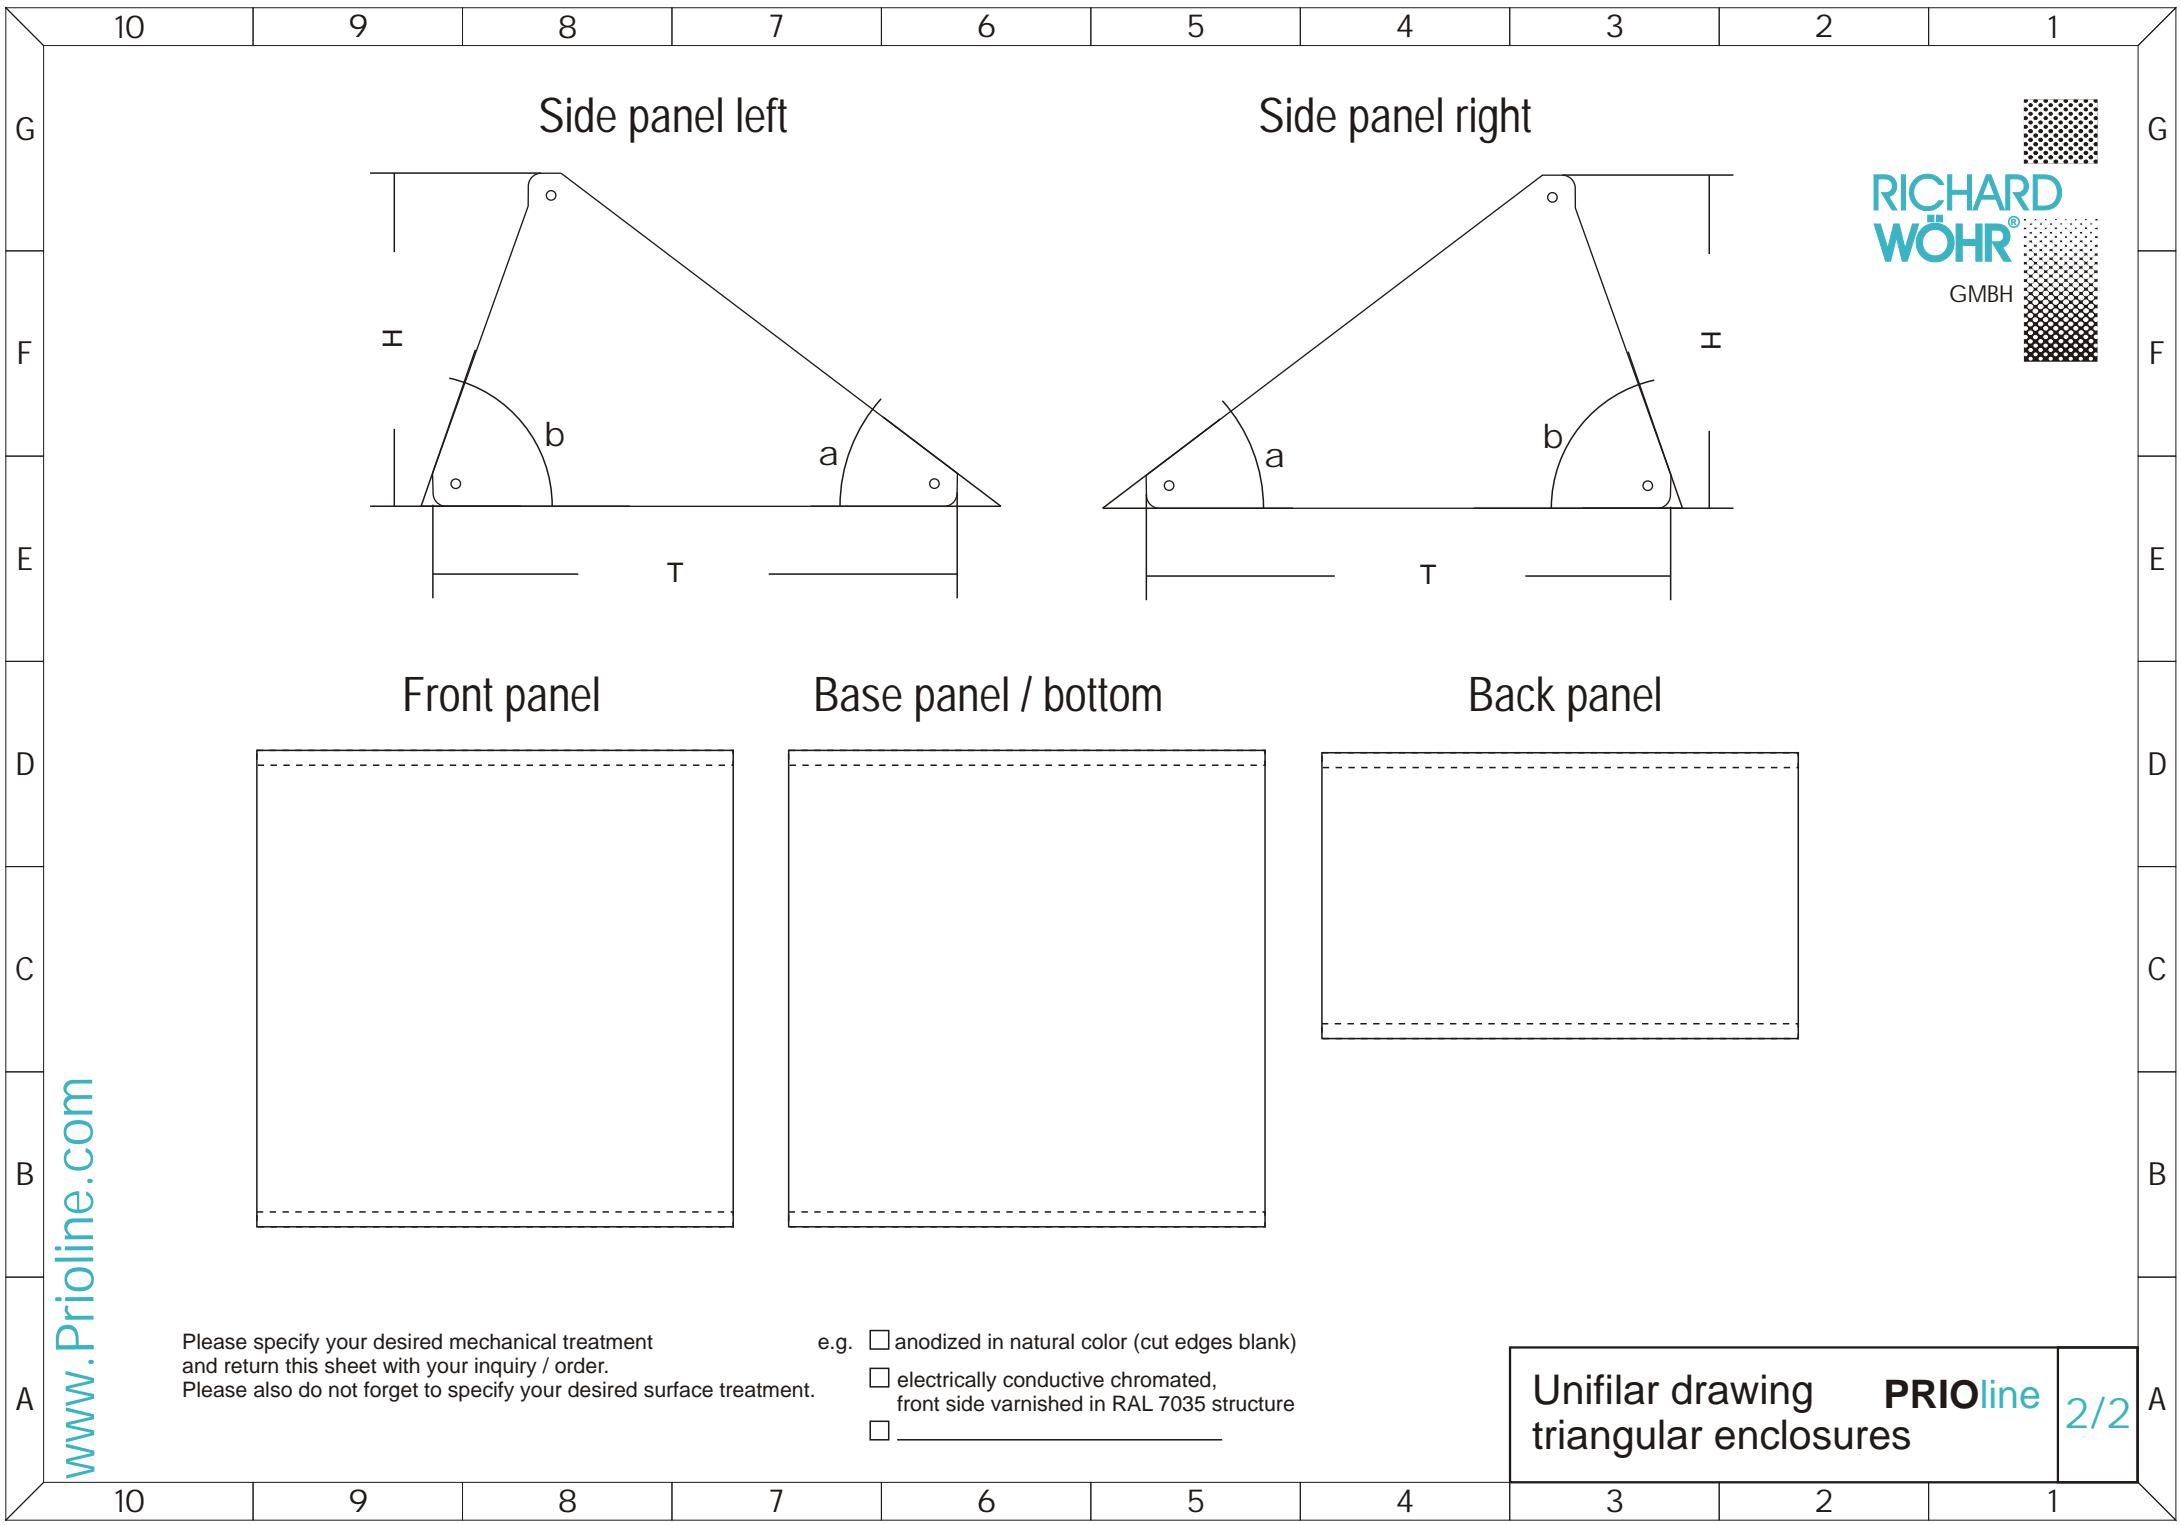

**RICHARD
WÖHR®**
GMBH

www.Prioline.com

Unifilar drawing triangular enclosures	PRIOLINE	1/2
---	-----------------	-----

Side panel left

Side panel right

**RICHARD
WÖHR**
GMBH

Front panel

Base panel / bottom

Back panel

www.prioline.com

Please specify your desired mechanical treatment and return this sheet with your inquiry / order. Please also do not forget to specify your desired surface treatment.

- e.g. anodized in natural color (cut edges blank)
 electrically conductive chromated, front side varnished in RAL 7035 structure